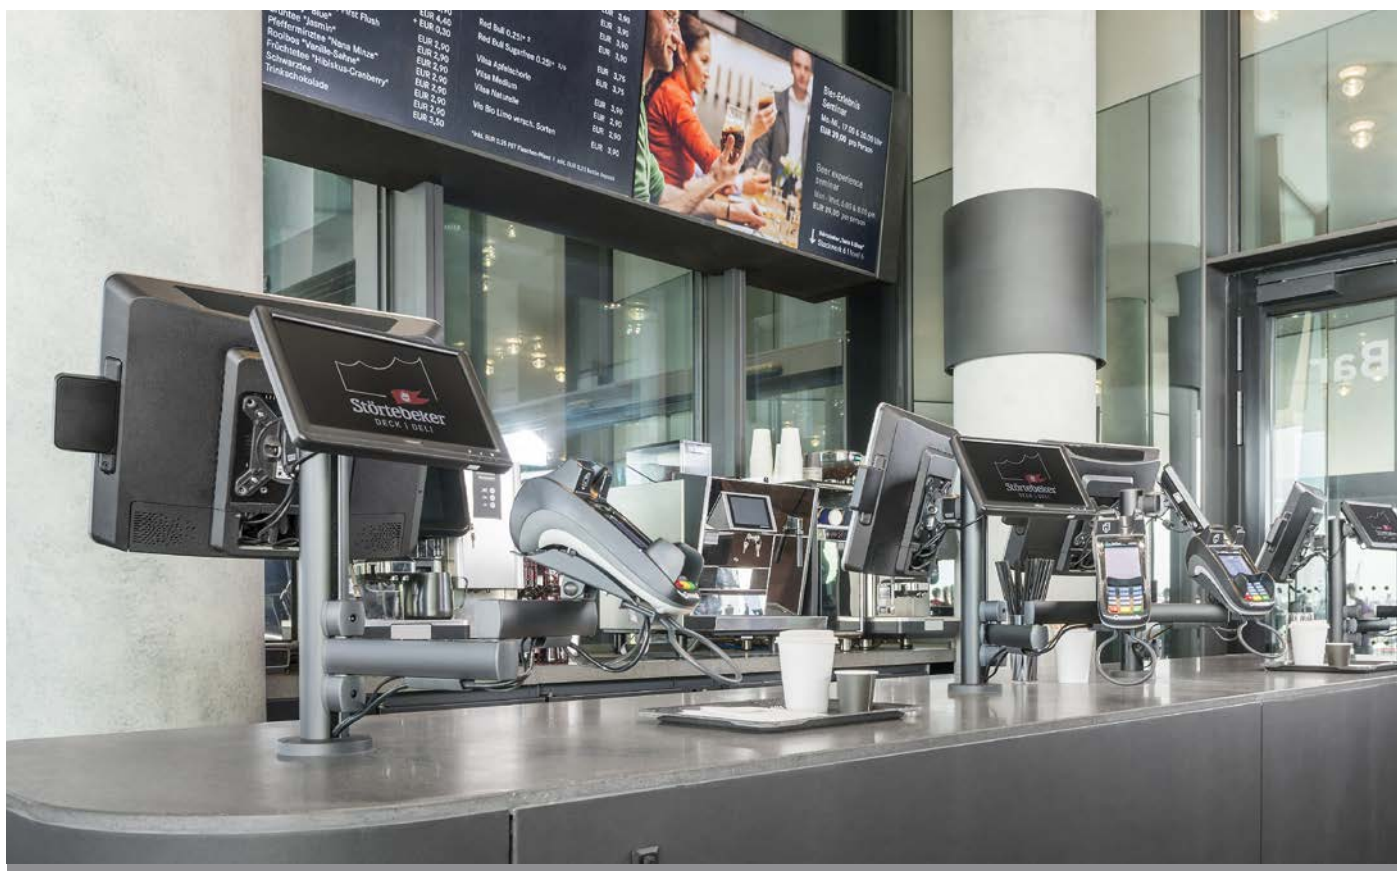

### Convincingly flexible

Easy to order and speedy payment is offered at the "Deck & Deli", thanks to the RetailSystem which enhances the POS experience. With up to seven payment stations available, guests can order and pay either cash or payment card at the till quickly and efficiently.

### Configuration

The Novus RetailSystem Base 400 column is provided in black, and forms the basis of the "Deck & Deli" POS configuration. Added to this column, the tilt and swivel mounting arm, arm S is located at the customer's side of the checkout for monitor display. The arm M120 is provided at the cashiers side for displaying the service terminal. The EC cash terminal is attached to a further mounting arm, the connect L380, with all hardware cabling routed through the column.

**A tidy smart counter display for efficient service delivery to the customer.**